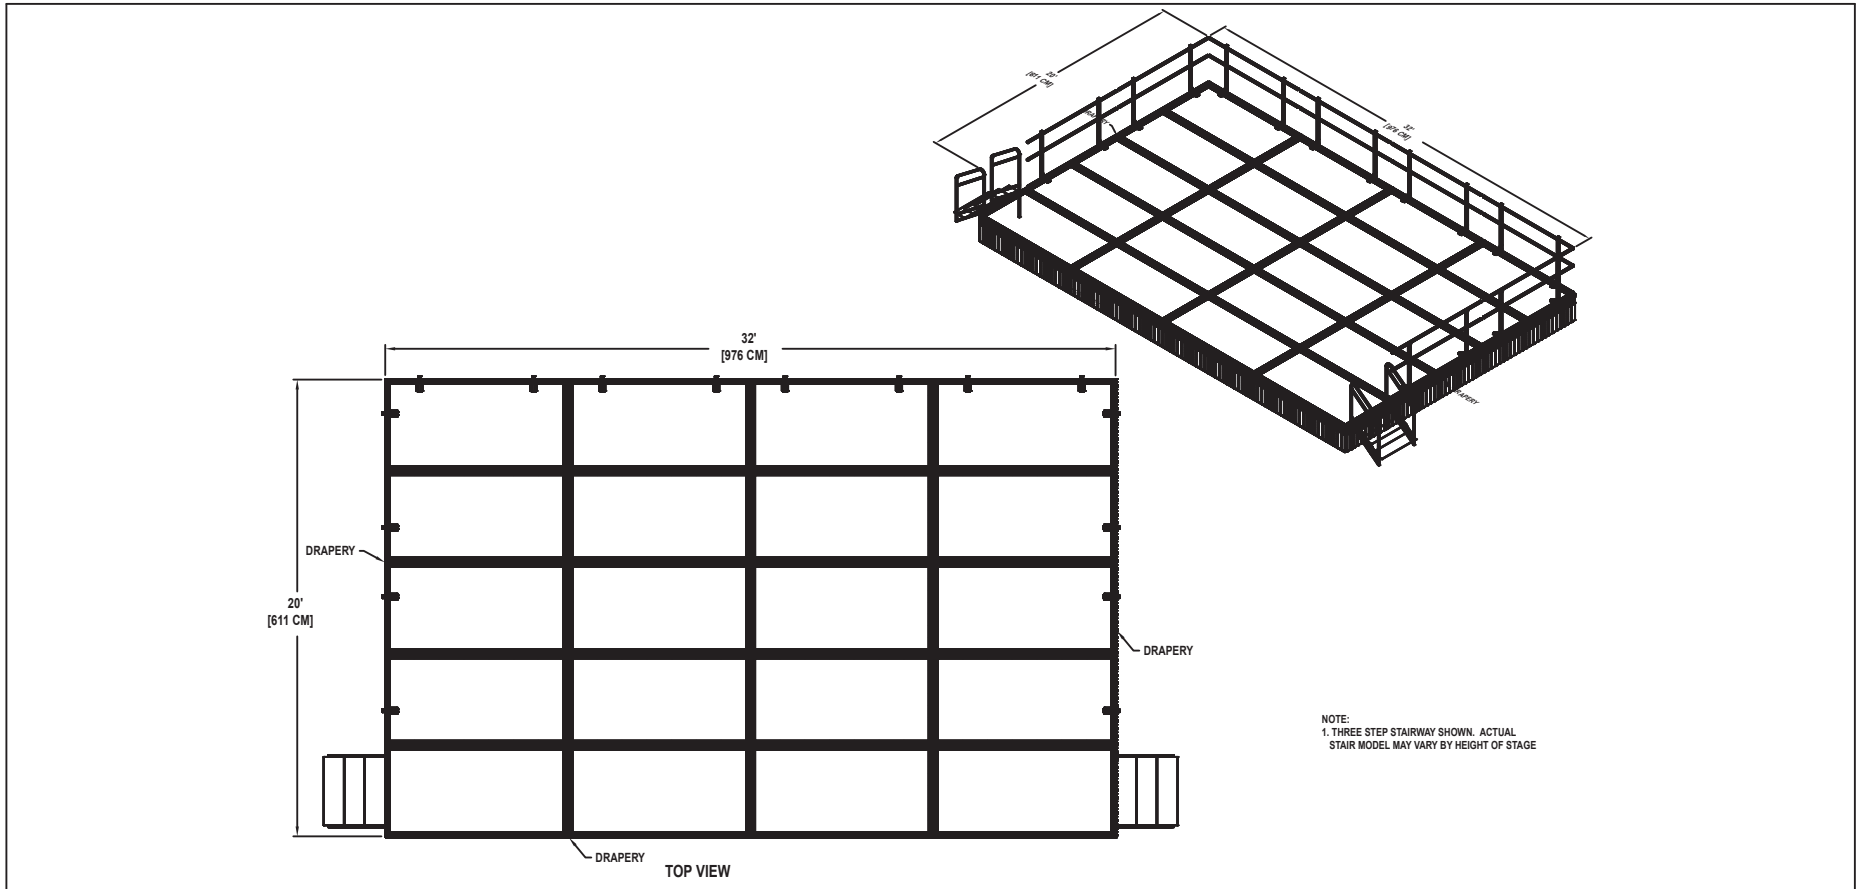

FLAT STAGE SET

NO. 311 - 20' X 32'

SET INCLUDES (20) 4'x8' (122 CM x 244 CM) STAGE UNITS, TWO STAIRWAYS WITH HANDRAILS, DRAPERY CLOSURES, GUARDRAIL, AND CARTS.

Wenger[®]
CORPORATION

Wenger

JRCLANCY

GEARBOSS